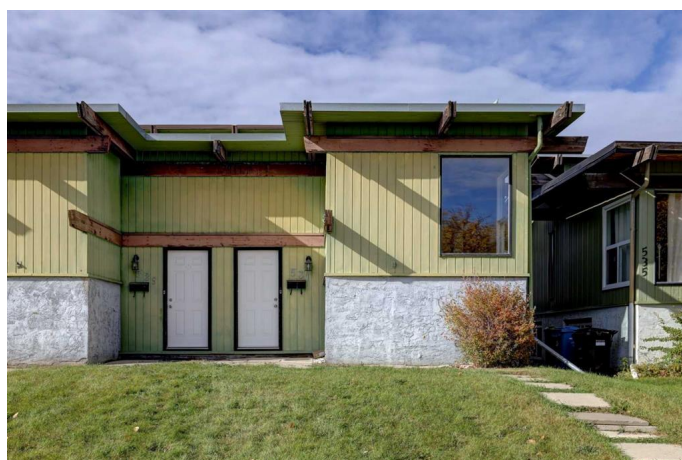

\$349,900 - 531 Sabrina Road Sw, Calgary

MLS® #A2263330

\$349,900

2 Bedroom, 1.00 Bathroom, 510 sqft
Residential on 0.00 Acres

Southwood, Calgary, Alberta

Welcome home to this semi-detached 2 bdrm half duplex which offers open concept living with hardwood floor, big windows with plenty of light! The kitchen shines with white cabinets, quartz counters & stainless appliances. Enjoy a stylish 4 pce bath, deck & fenced yard. Downstairs offers 2 bdrms, new windows, new flooring, fresh paint & laundry/storage. Recent updates mean move-in ready! Perfectly located just steps to the LRT, shopping, schools & parks. NO CONDO FEES - DON'T MISS THIS GREAT OPPORTUNITY! INVESTORS: The other side of this duplex is also available.

Built in 1973

Essential Information

MLS® #	A2263330
Price	\$349,900
Bedrooms	2
Bathrooms	1.00
Full Baths	1
Square Footage	510
Acres	0.00
Year Built	1973
Type	Residential
Sub-Type	Semi Detached
Style	Side by Side, Bi-Level
Status	Active

Community Information

Address	531 Sabrina Road Sw
Subdivision	Southwood
City	Calgary
County	Calgary
Province	Alberta
Postal Code	T2W 1Y7

Amenities

Amenities	None
Parking	On Street, None

Interior

Interior Features	Storage
Appliances	Electric Stove, Refrigerator, Washer/Dryer
Heating	Forced Air, Natural Gas
Cooling	None
Has Basement	Yes
Basement	Finished, Full

Exterior

Exterior Features	None
Lot Description	Back Yard, Rectangular Lot
Roof	Tar/Gravel
Construction	Wood Frame
Foundation	Poured Concrete

Additional Information

Date Listed	October 11th, 2025
Days on Market	12
Zoning	M-CG d44